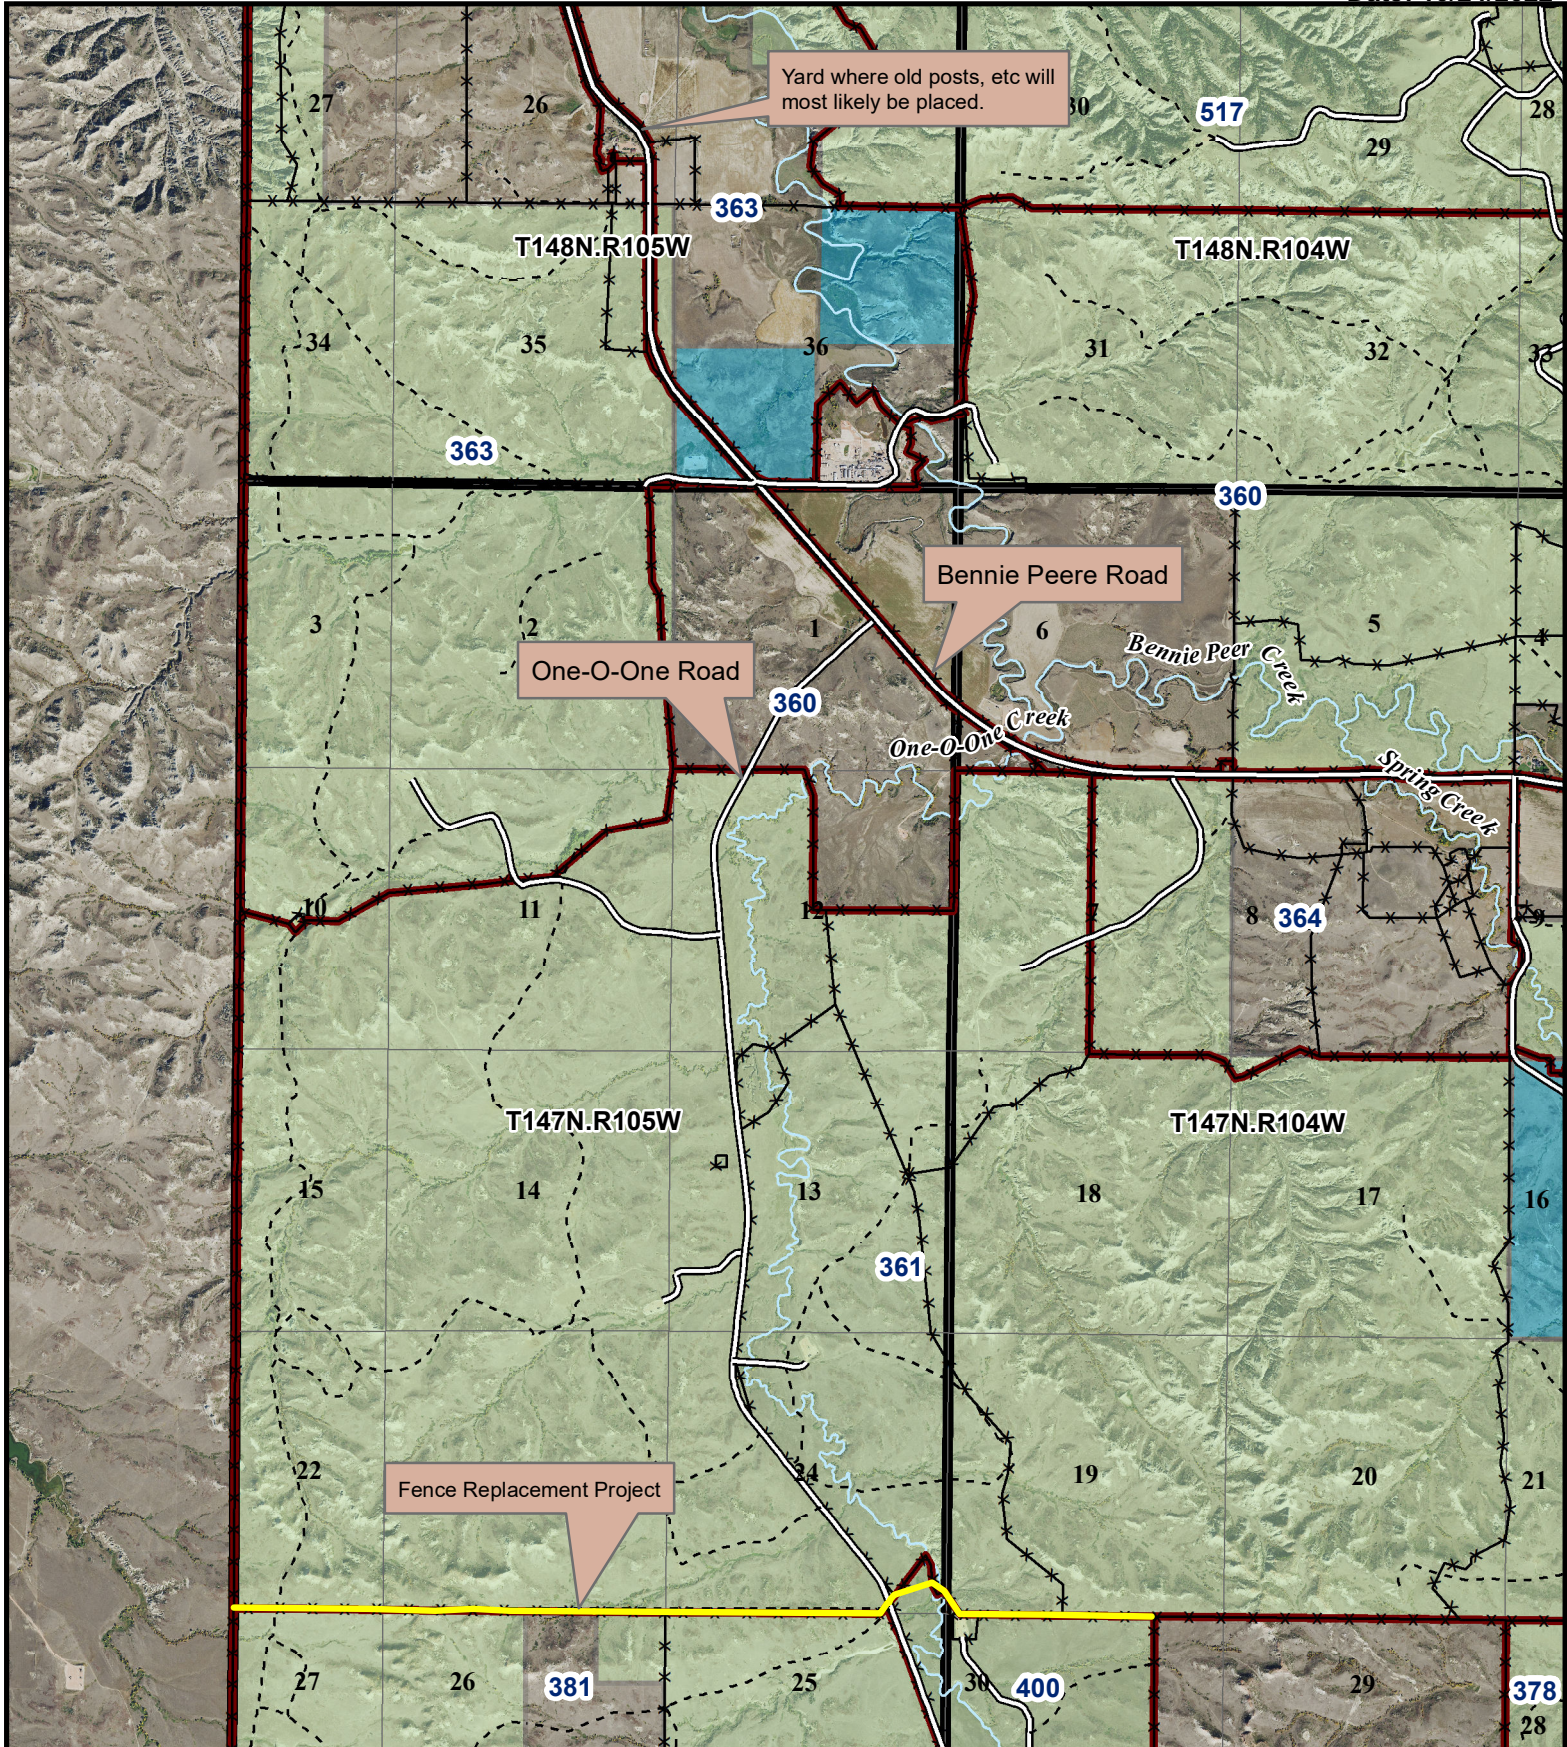

# Pasture 3 and 5 Fence Replacement

Border of P3 ADP 361 & P5 ADP 381 & 400  
 Approx. 17,697 ft or 3.4 Miles

Legend		
<b>Range Line</b>	<b>RoadLinearEvents - Existing Status</b>	National Grassland
Fence	<all other values>	Non Federal
Fence to be Replaced	<b>Operational Maint Level</b>	State
	2 - HIGH CLEARANCE VEHICLES	
	3 - SUITABLE FOR PASSENGER CARS	
	4 - MODERATE DEGREE OF USER COMFORT	

# Pasture 3 and 5 Fence Replacement

Border of P3 ADP 361 & P5 ADP 381 & 400  
Approx. 17,697 ft or 3.4 Miles

Legend		
<b>Range Line</b>	<b>RoadLinearEvents - Existing Status</b>	National Grassland
Fence	- - - <all other values>	Non Federal
Fence to be Replaced	<b>Operational Maint Level</b>	State
	- - - 2 - HIGH CLEARANCE VEHICLES	
	==== 3 - SUITABLE FOR PASSENGER CARS	
	==== 4 - MODERATE DEGREE OF USER COMFORT	